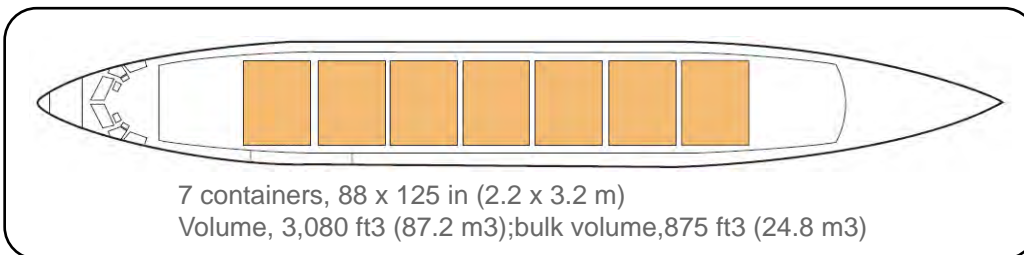

# Aircraft - Boeing 737-200F

## Specification

Cargo capacity, ft <sup>3</sup> (m <sup>3</sup> )	737-200C (Advanced)
Main deck, (7*/8) 88- x 125-in (2.2- x 3.2-m)	
pallets or containers	3,080 (87.2)
Lower hold bulk volume	875 (24.8)
Total cargo volume	3,955 (112.0)