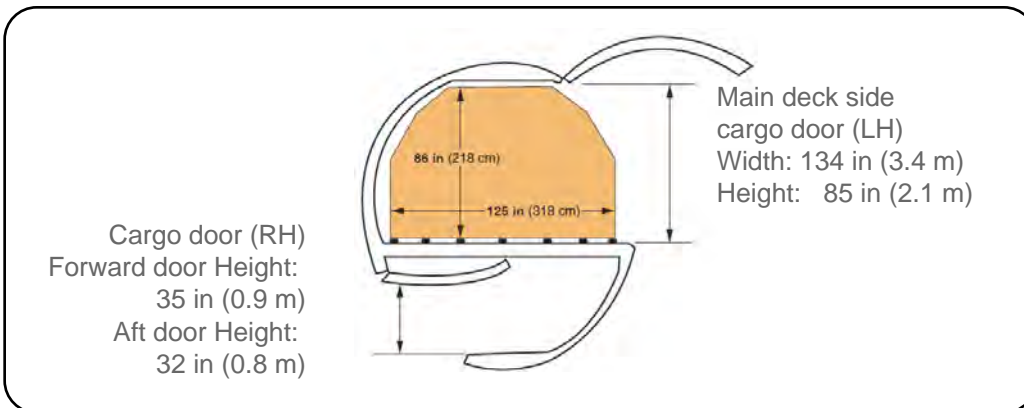

## Specification

Cargo capacity, ft <sup>3</sup> (m <sup>3</sup> )	737-200C (Advanced)
Main deck, (7*/8) 88- x 125-in (2.2- x 3.2-m)	
pallets or containers	3,080 (87.2)
Lower hold bulk volume	875 (24.8)
Total cargo volume	3,955 (112.0)